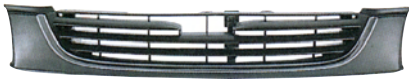

Grille '96-'97
(4DR)

NCB06-32210 Mat-Black W/O MLDG

Grille '96-'97
(4DR/Capella)