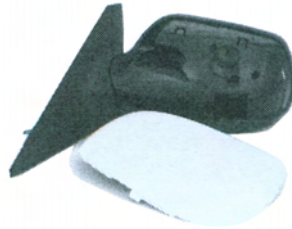

NCB09-34811/2 L/R Mat-Black

Radiator Support Panel

NCB09-39110 (P.P.)

Rocker Panel MLDG

NCB09-45511/2 L/R (=Side Skirt)

Door Mirror
(Electric,Heater) (E)

NCB09-85141E/2E L/R (LHD)
(Primed Cover)

Door Mirror
(Electric) (E)