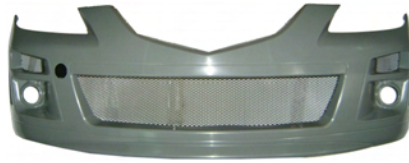

NCA16-23140 Mat-Black

Front Bumper

NCA16-23210 Partial Primed Gray
W/ License H.

Front Bumper

(4DR)

NCA16-23310 W/Lower Grille & Tow
Hook Cover (Steel Mesh) (2.0CC)

Rear Bumper

(Sedan)