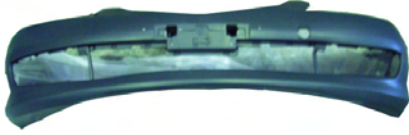

Front Bumper '06

NCB09-23210 Mat-Dark Gray W/O Washer H.
NCB09-23220 Primed Gray W/O Washer H.