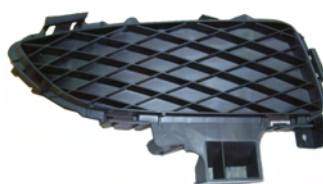

Front Bumper Grille

NCA16-34110 Mat-Black W/Bracket

Tow Hook Cover

NCA16-34510

Fog Lamp Cover

NCA16-34711/2 L/R

Radiator Support Panel

(4DR/5DR)