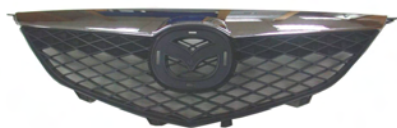

Grille

NCB09-32110 Mat-Black W/CHRM
MLDG

Grille

NCB09-32120 Mat-Black W/O MLDG

Grille
(Sport)

NCB09-32140

Grille MLDG

NCB09-33110 CHRM Bright

Front Bumper Grille Center

NCB09-34110 Mat-Black

Fog Lamp Hole Cover

NCB09-34111/2 L/R Mat-Black

Front Bumper Grille
(Sport)

NCB09-34120

Front Bumper Grille '06

NCB09-34210 Mat-Black

Front Bumper Hook Cover

NCB09-34510

Fog Lamp Cover
(Sport)

NCB09-34711/2 L/R W/F.L.H.

Fog Lamp Cover '06

NCB09-34811/2 L/R Mat-Black

Radiator Support Panel

NCB09-39110 (P.P.)