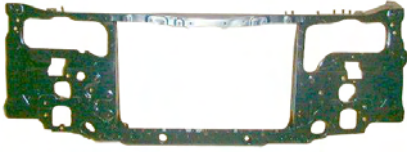

Radiator Support Panel ASS'Y
'88-'91

NCB04-39400